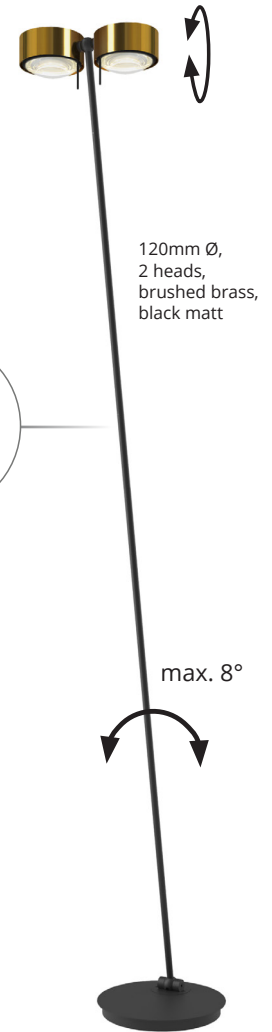

PUK! PRO FLOOR MAXI I & II 80 Ø & 120 Ø

Diese Stehleuchte mit drehbaren Leuchtenköpfen und kippbarem Korpus schafft die harmonische Kombination aus direktem und indirektem Licht für Wohnräume, Schlafzimmer oder Home Offices. Ein integrierter Tastdimmer ermöglicht stufenlose Helligkeitsanpassung. Optional lässt sich die Leuchte mit dem Casambi-Modul in Smarthome-Systeme integrieren. Gefertigt aus Aluminium, Stahl und Glas.

This floor lamp with rotatable lamp heads and tiltable body creates a harmonious combination of direct and indirect light for living rooms, bedrooms or home offices. An integrated touch dimmer enables continuous brightness adjustment. The luminaire can optionally be integrated into smart home systems with the Casambi module. Made of aluminum, steel and glass.

hinter Art.-Nr./ behind item no.	
Dimm to warm (2.000-2.800k)	-DW
3.000k	-K1
4.000k	-K2

- ON/OFF
- dim
- memory

Floor I & II 80 Ø NIEDERVOLT LED/LV 2.700K, 98CRI ▶ F