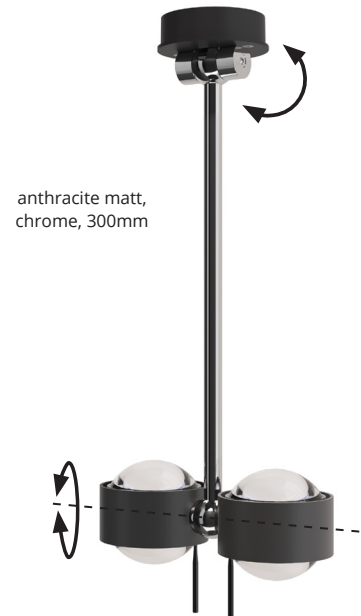

This decorative LED ceiling light has a turnable head and a swivelling arm. It is available in different arm lengths. The LED board is replaceable and the lenses and glass (borosilicate) can be easily changed with a twist. PVD surfaces make the body extremely robust.

Puk! Pro 80 Wing II
nickel matt

PUK! PRO WING II 80 Ø

Diese dekorative LED-Deckenleuchte hat zwei drehbare Köpfe und einen schwenkbaren Arm. Sie ist in verschiedenen Armlängen erhältlich. Die LED-Platine ist austauschbar und Linsen und Gläser (Borosilikat) können kinderleicht mit einem Dreh gewechselt werden. PVD Oberflächen machen den Korpus extrem robust.

This decorative LED ceiling light has two turnable heads and a swivelling arm. It is available in different arm lengths. The LED board is replaceable and the lenses and glass (borosilicate) can be easily changed with a twist. PVD surfaces make the body extremely robust.