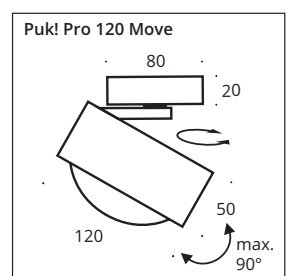

- Für eine Fit In (Einbau) Variante hängen Sie bitte -ED hinter die Art.-Nummer.
- For Fit In version, please add -ED behind the article number.

Ohne Zubehör: Bestell-Artikelnr. für Linse, Glas, Farbfilter auf der Einklapp-Seite!
Without accessories: Order item-no. for lens, glass, color filter are on fold-in page!