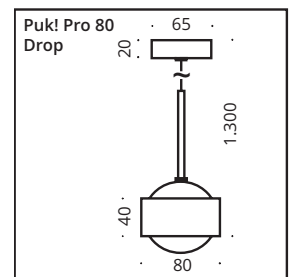

Für eine matte, obere Linse (fest) -M hinter die Art.-Nr. hängen.
For a frosted upper lens (fixed) attach -M behind the item-no.

- ❶ Für eine Fit In (Einbau) Variante hängen Sie bitte -ED hinter die Art.-Nummer.
- ❷ For Fit In version, please add -ED behind the article number.

Ohne Zubehör: Bestell-Artikelnr. für Linse, Glas, Farbfilter auf der Einklapp-Seite!
Without accessories: Order item-no. for lens, glass, color filter are on fold-in page!