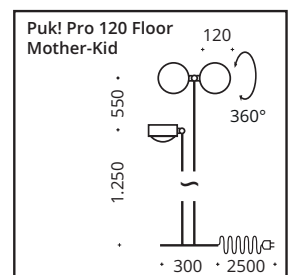

Ohne Zubehör: Bestell-Artikelnr. für Linse, Glas, Farbfilter auf der Einklapp-Seite!
Without accessories: Order item-no. for lens, glass, color filter are on fold-in page!