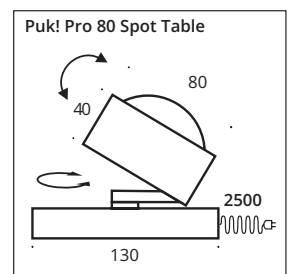

Ohne Zubehör: Bestell-Artikelnr. für Linse, Glas, Farbfilter auf der Einklapp-Seite!
Without accessories: Order item-no. for lens, glass, color filter are on fold-in page!