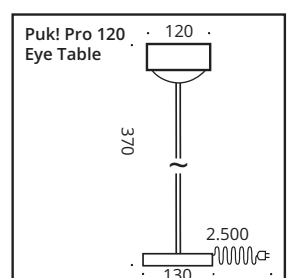

hinter Art.-Nr./ behind item no.	
Dimm to warm (2.000-2.800k)	-DW
3.000k	-K1
4.000k	-K2

Für eine matte, untere Linse (fest) -M hinter die Art.-Nr. hängen.
For a frosted lower lens (fixed) attach -M behind the item-no.

Ohne Zubehör: Bestell-Artikelnr. für Linse, Glas, Farbfilter auf der Einklapp-Seite!
Without accessories: Order item-no. for lens, glass, color filter are on fold-in page!