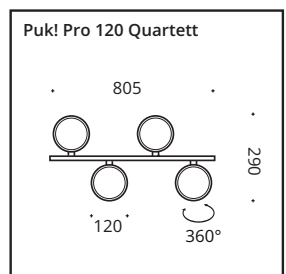

Ohne Zubehör: Bestell-Artikelnr. für Linse, Glas, Farbfilter auf der Einklapp-Seite!
Without accessories: Order item-no. for lens, glass, color filter are on fold-in page!