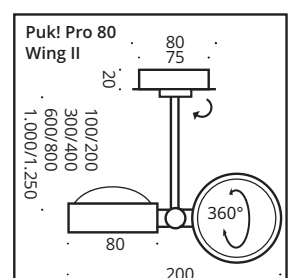

PUK! PRO WING II 80 Ø

Diese dekorative LED-Deckenleuchte hat zwei drehbare Köpfe und einen schwenkbaren Arm. Sie ist in verschiedenen Armlängen erhältlich. Die LED-Platine ist austauschbar und Linsen und Gläser (Borosilikat) können kinderleicht mit einem Dreh gewechselt werden. PVD Oberflächen machen den Korpus extrem robust.

This decorative LED ceiling light has two turnable heads and a swivelling arm. It is available in different arm lengths. The LED board is replaceable and the lenses and glass (borosilicate) can be easily changed with a twist. PVD surfaces make the body extremely robust.

Wing II 80 Ø HOCHVOLT LED/HV 4x8W, ~2.660lm, 2.700K, 90CRI ▶