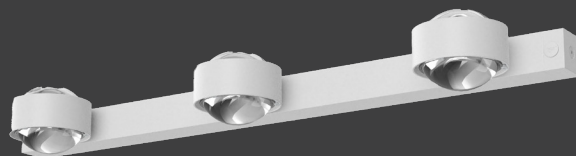

- ① Module installation under button/switch (socket). If necessary, enlarge the cavity of the can (plough open).
- ② The module is placed in a cavity in the wall/ceiling between the luminaire and the supply line.
- ③ The module is placed in the socket as in 1. There are also socket adapter plugs from Casambi for ON/OFF.
- ④ A remote control for wall or table.
- ⑤ Operation of luminaires without app is possible.

PUK! PRO CHOICE WALL 19

Puk! Pro 120 Wall
black matt

PUK! PRO WALL 80 Ø & 120 Ø

Diese hochmoderne LED-Wandleuchte, mit einem Kopfdurchmesser von 80 oder 120mm, ist bis zu 360° drehbar. Die LED-Platine ist austauschbar und Linsen und Gläser (Borosilikat) können kinderleicht mit einem Dreh gewechselt werden. PVD Oberflächen machen den Korpus extrem robust.

This modern-state-of-the-art LED wall light, with a head diameter of 80 or 120mm, can be rotated up to 360°. The LED board is replaceable and the lenses and glass (borosilicate) can be easily changed with a twist. PVD surfaces make the body extremely robust.