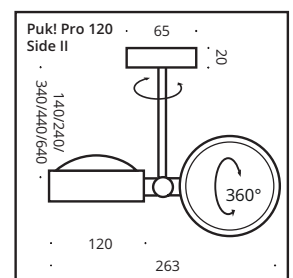

Anfertigung auf Maß möglich.
Customised production possible.

- 1 Für eine Fit In (Einbau) Variante hängen Sie bitte -ED hinter die Art.-Nummer.
- 1 For Fit In version, please add -ED behind the article number.

Ohne Zubehör: Bestell-Artikelnr. für Linse, Glas, Farbfilter auf der Einklapp-Seite!
Without accessories: Order item-no. for lens, glass, color filter are on fold-in page!