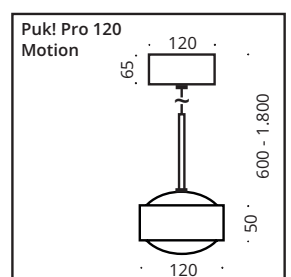

Ohne Zubehör: Bestell-Artikelnr. für Linse, Glas, Farbfilter auf der Einklapp-Seite!
Without accessories: Order item-no. for lens, glass, color filter are on fold-in page!