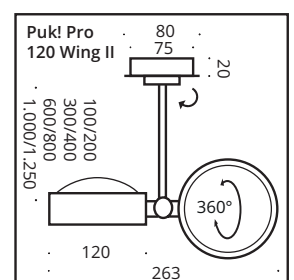

PUK! PRO WING II 120 Ø

Diese dekorative LED-Deckenleuchte hat zwei drehbare Köpfe und einen schwenkbaren Arm. Sie ist in verschiedenen Armlängen erhältlich. Die LED-Platine ist austauschbar und Linsen und Gläser (Borosilikat) können kinderleicht mit einem Dreh gewechselt werden. PVD Oberflächen machen den Korpus extrem robust.

This decorative LED ceiling light has two turnable heads and a swivelling arm. It is available in different arm lengths. The LED board is replaceable and the lenses and glass (borosilicate) can be easily changed with a twist. PVD surfaces make the body extremely robust.

Wing II 120 Ø HOCHVOLT LED/HV 4x10W, ~3.200lm, 2.700K, 90CRI F