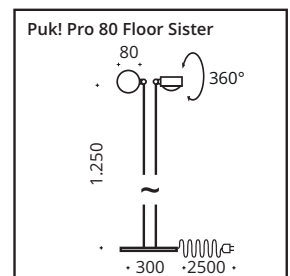

hinter Art.-Nr./ behind item no.	
Dimm to warm (2.000-2.800k)	-DW
3.000k	-K1
4.000k	-K2