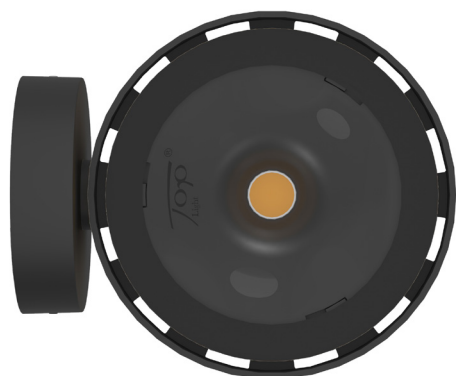

LED Lightmodul

The light changing module of the PUK! Pro consists of a design reflector and a high power LED (black yellow optic). The luminaires are equipped with a 2,700K module as standard. Replacement modules (see fold-in page) are on request also available in the colour temperatures 3,000k, 4,000k or "Dimm to warm".

PUK! PRO CHOICE WALL 19

Puk! Pro 120 Wall
black matt

PUK! PRO WALL 80 Ø & 120 Ø

Diese hochmoderne LED-Wandleuchte, mit einem Kopfdurchmesser von 80 oder 120mm, ist bis zu 360° drehbar. Die LED-Platine ist austauschbar und Linsen und Gläser (Borosilikat) können kinderleicht mit einem Dreh gewechselt werden. PVD Oberflächen machen den Korpus extrem robust.

This modern-state-of-the-art LED wall light, with a head diameter of 80 or 120mm, can be rotated up to 360°. The LED board is replaceable and the lenses and glass (borosilicate) can be easily changed with a twist. PVD surfaces make the body extremely robust.