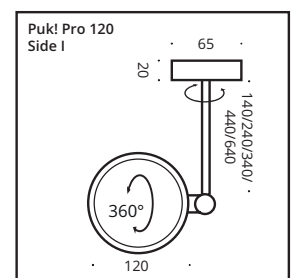

PUK! PRO SIDE I 120 Ø

Diese dekorative LED-Deckenleuchte hat einen drehbaren Kopf und ist in verschiedenen Armlängen erhältlich. Die LED-Platine ist austauschbar und Linsen und Gläser (Borosilikat) können kinderleicht mit einem Dreh gewechselt werden. PVD Oberflächen machen den Korpus extrem robust.

This decorative LED ceiling light has a swivelling head and is available in different arm lengths. The LED board is replaceable and the lenses and glass (borosilicate) can be easily changed with a twist. PVD surfaces make the body extremely robust.

- 1 Fit In Abdeckung (Ø 80mm) für Standard 68mm Einbaudose, T 66mm. (Lochabstand 60mm)
- 1 Fit In Cover (Ø 80mm) for standard 68mm pattress/flush mounted box, d 66mm. (hole spacing 60mm)

Side I 120 Ø HOCHVOLT LED/HV 2x10W, ~1.600lm, 2.700K, 90CRI ▶ F