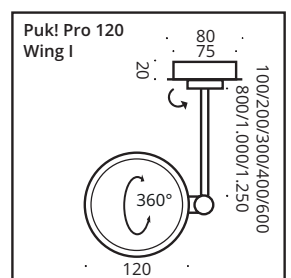

Anfertigung auf Maß möglich.
Customised production possible.

Ohne Zubehör: Bestell-Artikelnr. für Linse, Glas, Farbfilter auf der Einklapp-Seite!
Without accessories: Order item-no. for lens, glass, color filter are on fold-in page!