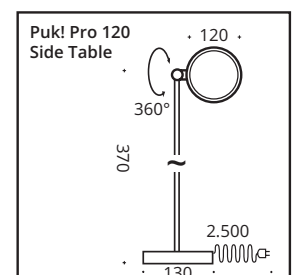

Ohne Zubehör: Bestell-Artikelnr. für Linse, Glas, Farbfilter auf der Einklapp-Seite!
Without accessories: Order item-no. for lens, glass, color filter are on fold-in page!