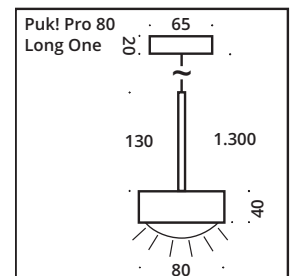

- 1 Für eine Fit In (Einbau) Variante hängen Sie bitte -ED hinter die Art.-Nummer.
- 1 For Fit In version, please add -ED behind the article number.

Ohne Zubehör: Bestell-Artikelnr. für Linse, Glas, Farbfilter auf der Einklapp-Seite!

Without accessories: Order item-no. for lens, glass, color filter are on fold-in page!