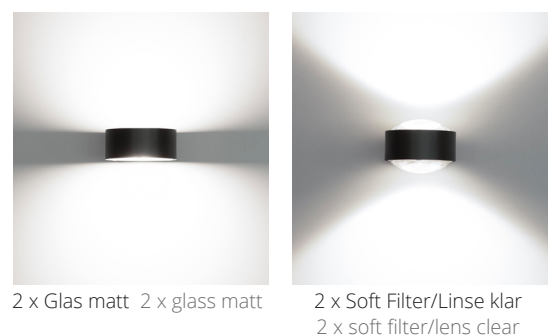

Optiken 120 ø

Art. Nr. item no.	Einsatz insert	Beschreibung description
2-3136 2-3136s 2-3137	Linse, lens (Borosilikat) Linse, lens (Borosilikat) Glas, glass (Borosilikat)	klar, clear matt, matt beidseitig mattiert, passt nicht unter Linse frosted on both sides, doesn't fit under lens
2-3145	Soft Filter, soft filter (Borosilikat)	für softe Lichtverteilung unter der Linse for a soft light distribution under the lens
2-3138 2-3139 2-3140 2-3143 2-3144	Farbfilter nur unter Glas oder Linse (Borosilikat) color filter only under glass or lens (borosilikat)	rot, red magenta, magenta gelb, yellow blau, blue grün, green
2-3150 2-3150-3 2-3150-4 2-3152	Wechselmodule Exchange modules	2.700K HV 10W 220V, CRI90 3.000K HV 10W 220V, CRI90 4.000K HV 10W 220V, CRI90 Dimm to warm LED, 12W, CRI90, 1.800-2.700K, 360-1.085lm
2-3151 2-3151-3 2-3151-4 2-3153	Wechselmodule für Nieder- volt, Trafo erforderlich Exchange modules for low voltage, transformer required	2.700K LV } RA CRI 98, 3.000K LV } LM 90 50.000hrs 4.000K LV } 2-step Dim to warm 2.000 - 2.900k, CRI90

Linsen, Gläser und Farbfilter frei kombinierbar.
Lenses, glasses and color filter freely selectable.

Dichroische Farbfilter aus hochwertigem Borosilikat-Glas. Anwendung unter Glas oder Linse.
Dichroic color filters made of high-quality borosilicate glass. Application under glass or lens.

Textilkabel* für Pendel (außer PUK! PRO Motion)
Textile cable* for pendula (except PUK! PRO Motion):

Art. Nr. item no.	Farbe color
+Art-Nr. 7-980	transparent
+Art-Nr. 7-987	white
+Art-Nr. 7-982	orange
+Art-Nr. 7-983	red
+Art-Nr. 7-988	anthracite
+Art-Nr. 7-986	black (Standard)
+Art-Nr. 5-07951	Kabelverlängerung pro 1 m cable extension each 1 m

*Stehleuchten auf Anfrage. Floor lamps on request.