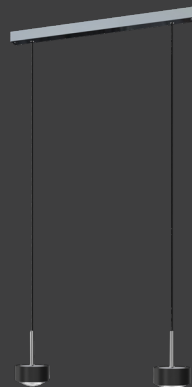

PUK! PRO CHOICE LONG ONE 71