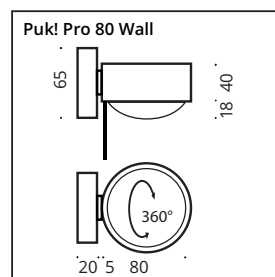

Ohne Zubehör: Bestell-Artikelnr. für Linse, Glas, Farbfilter auf der Einklapp-Seite!
Without accessories: Order item-no. for lens, glass, color filter are on fold-in page!