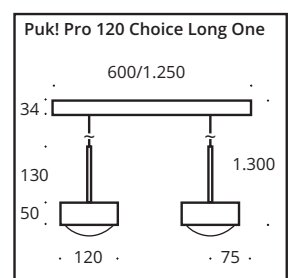

PUK! PRO CHOICE LONG ONE 80 Ø & 120 Ø

Balken-Baldachin bestückt mit 2-3 LED-Pendelleuchten Puk! Pro Choice Long One. Die Köpfe leuchten nach unten. Die LED-Platine ist austauschbar und Linsen und Gläser (Borosilikat) können kinderleicht mit einem Dreh gewechselt werden. PVD Oberflächen machen den Korpus extrem robust.

Bar chandelier fitted with 2-3 LED ceiling lights Puk! Pro Choice Long One. The heads illuminate downwards. The LED board is replaceable and the lenses and glass (borosilicate) can be easily changed with a twist. PVD surfaces make the body extremely robust.

Choice Long One 80 Ø HV LED/HV LED 2.700K, 90CRI ▶ F

Art.Nr. item no. 2x8W, ~1.330lm	Länge length in mm	Köpfe heads	Art.Nr. item no. 3x8W, ~1.995lm	Länge length in mm	Köpfe heads	Kopf 80mm Head 80mm	Decken- balken ceiling beams
80-6360211	600	2	80-63125211	1.250	3	chrome matt	chrome matt
80-6360212	600	2	80-63125212	1.250	3	chrome	chrome
80-6360213	600	2	80-63125213	1.250	3	nickel matt	nickel matt
80-63602102	600	2	80-631252102	1.250	3	white matt	chrome
80-63602122	600	2	80-631252122	1.250	3	black matt	chrome
80-6360212-WE	600	2	80-63125212-WE	1.250	3	white matt	white matt
80-6360212-BE	600	2	80-63125212-BE	1.250	3	black matt	black matt
80-63602123	600	2	80-631252123	1.250	3	anthracite matt	chrome
80-63602128	600	2	80-631252128	1.250	3	champagne matt	nickel matt
80-63602124	600	2	80-631252124	1.250	3	brushed brass	black matt
80-63602125	600	2	80-631252125	1.250	3	brushed copper	black matt
80-63602126	600	2	80-631252126	1.250	3	black wood	black matt

Choice Long One 120 Ø HV LED/HV LED 2.700K, 90CRI ▶ F