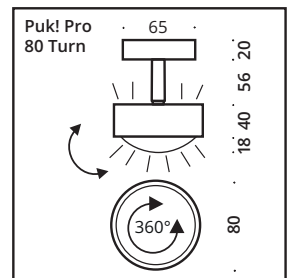

Turn Down 80 Ø & 120 Ø HOCHVOLT LED/HV 1x10W, ~800lm, 2.700K, 90CRI ▶

Art.Nr. 80 Ø item no. 80 Ø 2x8W, ~1.330lm	Ø Kopf x H Ø head x h in mm	Art.Nr. 120 Ø item no. 120 Ø 2x10W, ~1.600lm	Ø Kopf x H Ø head x h in mm	Kopf/ Deckenschild head/ceiling plate	Gelenk Joint
80-320211	80 x 116	120-320211	120 x 126	chrome matt	chrome matt
80-320212	80 x 116	120-320212	120 x 126	chrome	chrome
80-320213	80 x 116	120-320213	120 x 126	nickel matt	nickel matt
80-3202122	80 x 116	120-3202122	120 x 126	white matt	chrome
80-3202102	80 x 116	120-3202102	120 x 126	black matt	chrome
80-320212-WE	80 x 116	120-320212-WE	120 x 126	white matt	white matt
80-320212-BE	80 x 116	120-320212-BE	120 x 126	black matt	black matt
80-3202123	80 x 116	120-3202123	120 x 126	anthracite matt	chrome
80-3202128	80 x 116	120-3202128	120 x 126	champagne matt	nickel matt
80-3202124	80 x 116	120-3202124	120 x 126	brushed brass/black matt	black matt
80-3202125	80 x 116	120-3202125	120 x 126	brushed copper/black matt	black matt
80-3202126	80 x 116	120-3202126	120 x 126	black wood/black matt	black matt