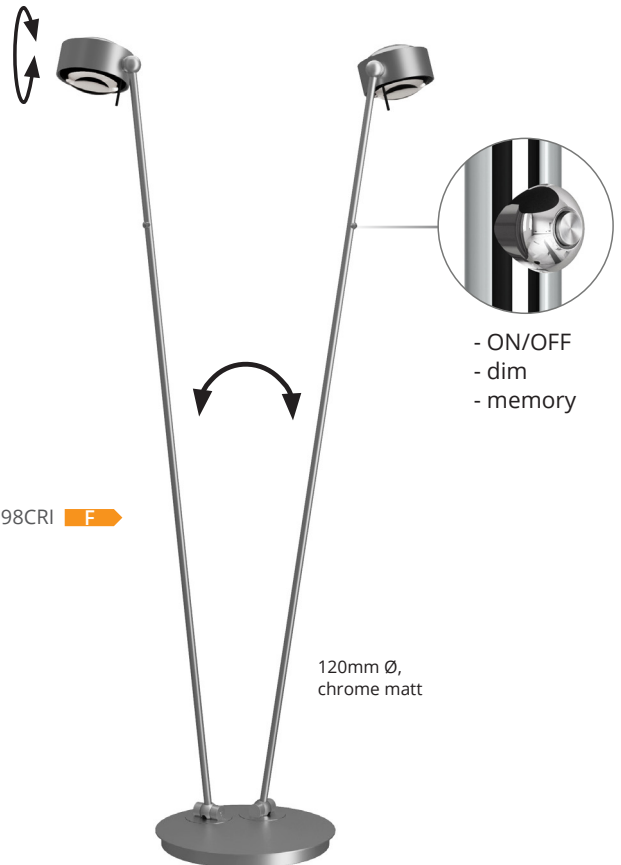

This LED floor lamp has two swivelling arms that can be switched and dimmed separately. Also a heavy foot and a pivoting heads with upward and downward light beam. The LED board is replaceable and the lenses and glass (borosilicate) can be easily changed with a twist. PVD surfaces make the body extremely robust.