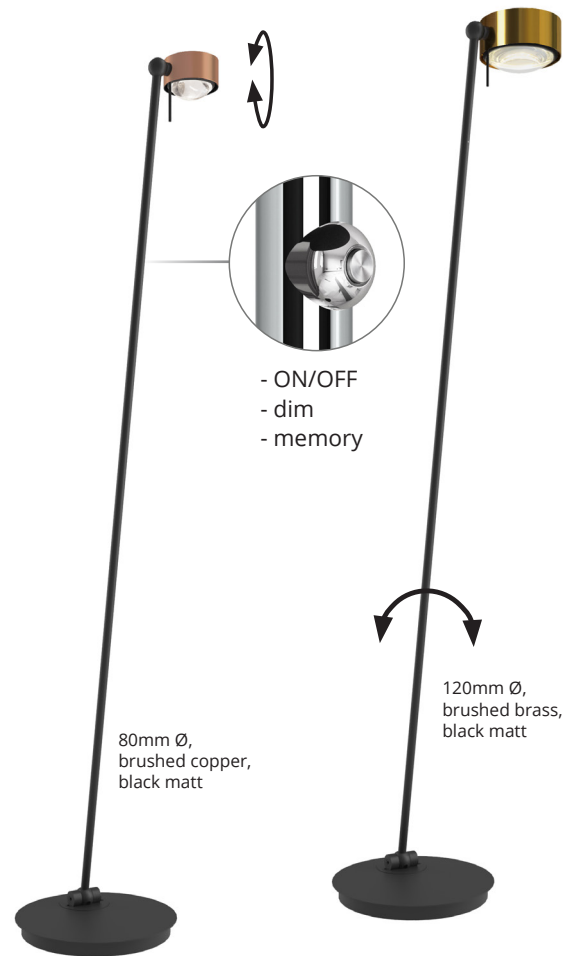

PUK! PRO FLOOR 80 Ø & 120 Ø

Die PUK! PRO Floor kombiniert futuristisches Design mit innovativer LED-Technik und ist ein echter Klassiker. Hergestellt aus hochwertigem Aluminium und verchromtem, gepulvertem oder galvanisiertem Stahl. Der flexible Leuchtenkopf und der verstellbare Körper ermöglichen eine präzise Lichtausrichtung. Mit integriertem Tastdimmer. Konfigurierbare Lichtfarbe und optional steuerbar mit dem Casambi-System.

The PUK! PRO Floor combines futuristic design with innovative LED technology and is a real classic. Made of high-quality aluminium and chrome-plated, powder-coated or galvanized steel. The flexible luminaire head and adjustable body enable precise light direction. With integrated touch dimmer, configurable light color and optionally controllable with the Casambi system.

Floor 80 Ø NIEDERVOLT LED/LV 2x8W, ~1.800lm, 2.700K, 98CRI F

Art.Nr. item no.	Arm H arm h in mm	Kopf 80mm/Fuß 250mm head 80mm/ base 250mm	Stange Rod
80-410311	1.250	chrome matt	chrome matt
80-410312	1.250	chrome	chrome
80-410313	1.250	nickel matt	nickel matt
80-4103122	1.250	white matt	chrome
80-4103102	1.250	black matt	chrome
80-410312-WE	1.250	white matt	white matt
80-410312-BE	1.250	black matt	black matt
80-4103123	1.250	anthracite matt	chrome
80-4103128	1.250	champagne matt	nickel matt
80-4103124	1.250	brushed brass/black matt	black matt
80-4103125	1.250	brushed copper/black matt	black matt
80-4103126	1.250	black wood/black matt	black matt

Floor 120 Ø NIEDERVOLT LED/LV 2x10W, ~2.200lm, 2.700K, 98CRI F

Art.Nr. item no.	Arm H arm h in mm	Kopf 120mm/Fuß 300mm head 120mm/ base 300mm	Stange Rod
120-410311	1.250	chrome matt	chrome matt
120-410312	1.250	chrome	chrome
120-410313	1.250	nickel matt	nickel matt
120-4103122	1.250	white matt	chrome
120-4103102	1.250	black matt	chrome
120-410312-WE	1.250	white matt	white matt
120-410312-BE	1.250	black matt	black matt
120-4103123	1.250	anthracite matt	chrome
120-4103128	1.250	champagne matt	nickel matt
120-4103124	1.250	brushed brass/black matt	black matt
120-4103125	1.250	brushed copper/black matt	black matt
120-4103126	1.250	black wood/black matt	black matt