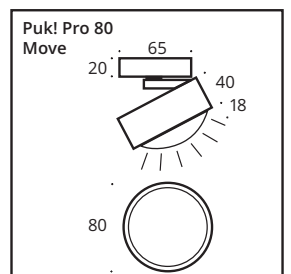

- Für eine Fit In (Einbau) Variante hängen Sie bitte -ED hinter die Art.-Nummer.
- For Fit In version, please add -ED behind the article number.

Ohne Zubehör: Bestell-Artikelnr. für Linse, Glas, Farbfilter auf der Einklapp-Seite!
Without accessories: Order item-no. for lens, glass, color filter are on fold-in page!