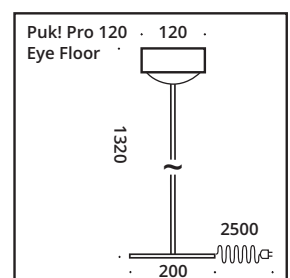

Für eine matte, untere Linse (fest) -M hinter die Art.-Nr. hängen.
For a frosted lower lens (fixed) attach -M behind the item-no.

Ohne Zubehör: Bestell-Artikelnr. für Linse, Glas, Farbfilter auf der Einklapp-Seite!
Without accessories: Order item-no. for lens, glass, color filter are on fold-in page!