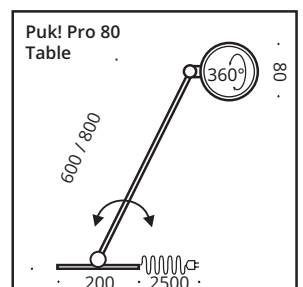

Ohne Zubehör: Bestell-Artikelnr. für Linse, Glas, Farbfilter auf der Einklapp-Seite!
Without accessories: Order item-no. for lens, glass, color filter are on fold-in page!