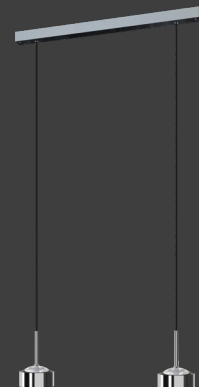

PUK! PRO CHOICE DROP 73