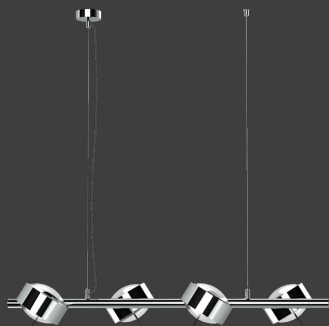

PUK! PRO QUARTETT & SIXTETT 69