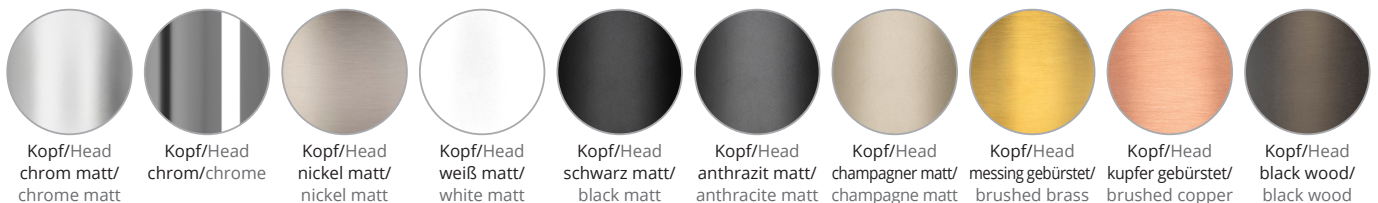

This LED ceiling light is a striking eye-catcher, which projects light upwards and downwards. The LED board is replaceable and the bottom lens or glass (borosilicate) can be easily changed with a twist. PVD surfaces make the body extremely robust.

80mm Ø,
white matt
chrome

Klare Linse fest verbaut.
Optional auch in matt.
Clear lens fixed.
Optional also in matt.

120mm Ø,
nickel matt

Kopf/Head chrom matt/ chrome matt Kopf/Head chrom/chrome Kopf/Head nickel matt/ nickel matt Kopf/Head weiß matt/ white matt Kopf/Head schwarz matt/ black matt Kopf/Head anthrazit matt/ anthracite matt Kopf/Head champagner matt/ champagne matt Kopf/Head messing gebürstet/ brushed brass Kopf/Head kupfer gebürstet/ brushed copper Kopf/Head black wood/ black wood