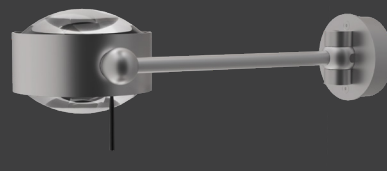

PUK! PRO ENSO 13