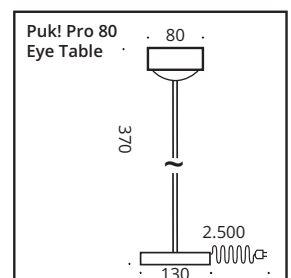

hinter Art.-Nr./ behind item no.	
Dimm to warm (2.000-2.800k)	-DW
3.000k	-K1
4.000k	-K2

Für eine matte, untere Linse (fest) -M hinter die Art.-Nr. hängen.
For a frosted lower lens (fixed) attach -M behind the item-no.

Ohne Zubehör: Bestell-Artikelnr. für Linse, Glas, Farbfilter auf der Einklapp-Seite!
Without accessories: Order item-no. for lens, glass, color filter are on fold-in page!