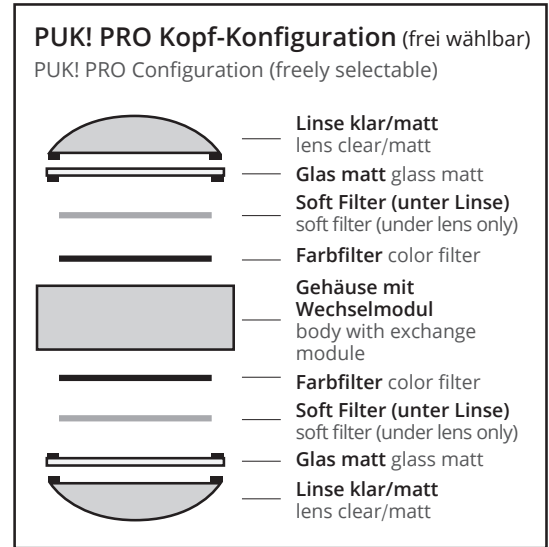

Borosilicate glass - a premium product for your luminaire

- Pollutant-free
- Heat resistant
- Extremely robust
- Permanent transparency for clear light diffusion & brilliant colours
- Environmentally friendly, durable and recyclable