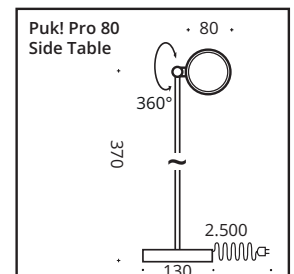

Ohne Zubehör: Bestell-Artikelnr. für Linse, Glas, Farbfilter auf der Einklapp-Seite!
Without accessories: Order item-no. for lens, glass, color filter are on fold-in page!