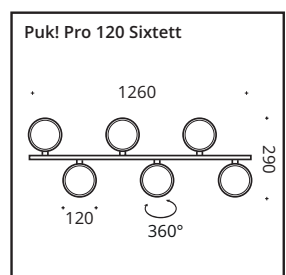

Ohne Zubehör: Bestell-Artikelnr. für Linse, Glas, Farbfilter auf der Einklapp-Seite!
Without accessories: Order item-no. for lens, glass, color filter are on fold-in page!