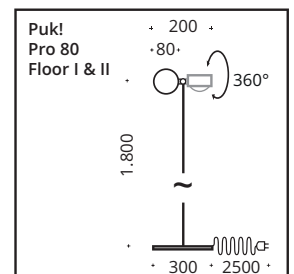

Floor I & II 120 Ø NIEDERVOLT LED/LV 2.700K, 98CRI ▶ F

Floor I Art.Nr./item no. 2x10W, ~2.200lm	Köpfe heads	Floor II Art.Nr./item no. 4x10W, ~4.400lm	Köpfe heads	Arm H arm h in mm	Kopf/Fuß 300mm head/base 300mm	Stange Rod
120-440311	1	120-441311	2	1.800	chrome matt	chrome matt
120-440312	1	120-441312	2	1.800	chrome	chrome
120-440313	1	120-441313	2	1.800	nickel matt	nickel matt
120-4403122	1	120-4413122	2	1.800	white matt	chrome
120-4403102	1	120-4413102	2	1.800	black matt	chrome
120-440312-WE	1	120-441312-WE	2	1.800	white matt	white matt
120-440312-BE	1	120-441312-BE	2	1.800	black matt	black matt
120-4403123	1	120-4413123	2	1.800	anthracite matt	chrome
120-4403128	1	120-4413128	2	1.800	champagne matt	nickel matt
120-4403124	1	120-4413124	2	1.800	brushed brass/black matt	black matt
120-4403125	1	120-4413125	2	1.800	brushed copper/black matt	black matt
120-4403126	1	120-4413126	2	1.800	black wood/black matt	black matt