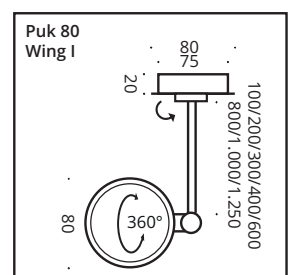

Anfertigung auf Maß möglich.
Customised production possible.

Ohne Zubehör: Bestell-Artikelnr. für Linse, Glas, Farbfilter auf der Einklapp-Seite!
Without accessories: Order item-no. for lens, glass, color filter are on fold-in page!