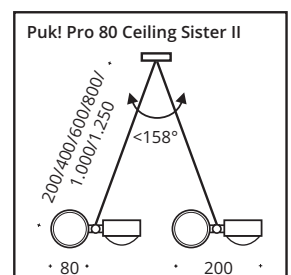

PUK! PRO CEILING SISTER II 80 Ø

Doppelarmige LED-Deckenleuchte mit zwei drehbaren Köpfen an jedem der schwenkbaren Arme. Sie ist in verschiedenen Armlängen erhältlich. Die LED-Platine ist austauschbar und die Linsen und Gläser (Borosilikat) können kinderleicht mit einem Dreh gewechselt werden. PVD Oberflächen machen den Korpus extrem robust.

Dual-arm LED ceiling light with two swivelling heads on each of the swivelling arms. It is available in different arm lengths. The LED board is replaceable and the lenses and glass (borosilicate) can be easily changed with a twist. PVD surfaces make the body extremely robust.

CEILING SISTER II 80 Ø HOCHVOLT LED/HV 8x8W, ~5.320lm, 2.700K, 90CRI ▶