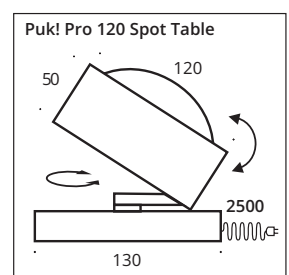

Ohne Zubehör: Bestell-Artikelnr. für Linse, Glas, Farbfilter auf der Einklapp-Seite!
Without accessories: Order item-no. for lens, glass, color filter are on fold-in page!