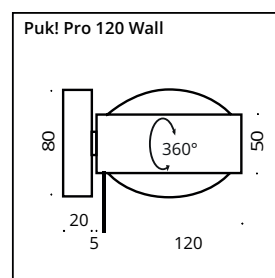

Ohne Zubehör: Bestell-Artikelnr. für Linse, Glas, Farbfilter auf der Einklapp-Seite!
Without accessories: Order item-no. for lens, glass, color filter are on fold-in page!