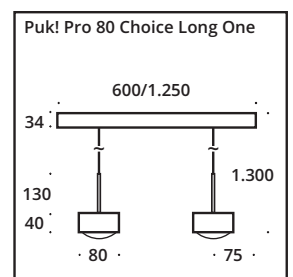

PUK! PRO CHOICE LONG ONE 80 Ø & 120 Ø

Balken-Baldachin bestückt mit 2-3 LED-Pendelleuchten Puk! Pro Choice Long One. Die Köpfe leuchten nach unten. Die LED-Platine ist austauschbar und Linsen und Gläser (Borosilikat) können kinderleicht mit einem Dreh gewechselt werden. PVD Oberflächen machen den Korpus extrem robust.

Bar chandelier fitted with 2-3 LED ceiling lights Puk! Pro Choice Long One. The heads illuminate downwards. The LED board is replaceable and the lenses and glass (borosilicate) can be easily changed with a twist. PVD surfaces make the body extremely robust.

Choice Long One 80 Ø HV LED/HV LED 2.700K, 90CRI ▶ F

Art.Nr. item no. 2x8W, ~1.330lm	Länge length in mm	Köpfe heads	Art.Nr. item no. 3x8W, ~1.995lm	Länge length in mm	Köpfe heads	Kopf 80mm Head 80mm	Decken- balken ceiling beams
80-6360211	600	2	80-63125211	1.250	3	chrome matt	chrome matt
80-6360212	600	2	80-63125212	1.250	3	chrome	chrome
80-6360213	600	2	80-63125213	1.250	3	nickel matt	nickel matt
80-63602102	600	2	80-631252102	1.250	3	white matt	chrome
80-63602122	600	2	80-631252122	1.250	3	black matt	chrome
80-6360212-WE	600	2	80-63125212-WE	1.250	3	white matt	white matt
80-6360212-BE	600	2	80-63125212-BE	1.250	3	black matt	black matt
80-63602123	600	2	80-631252123	1.250	3	anthracite matt	chrome
80-63602128	600	2	80-631252128	1.250	3	champagne matt	nickel matt
80-63602124	600	2	80-631252124	1.250	3	brushed brass	black matt
80-63602125	600	2	80-631252125	1.250	3	brushed copper	black matt
80-63602126	600	2	80-631252126	1.250	3	black wood	black matt

Choice Long One 120 Ø HV LED/HV LED 2.700K, 90CRI ▶ F