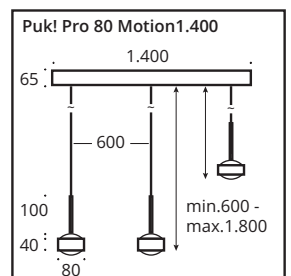

Ohne Zubehör: Bestell-Artikelnr. für Linse, Glas, Farbfilter auf der Einklapp-Seite!
Without accessories: Order item-no. for lens, glass, color filter are on fold-in page!