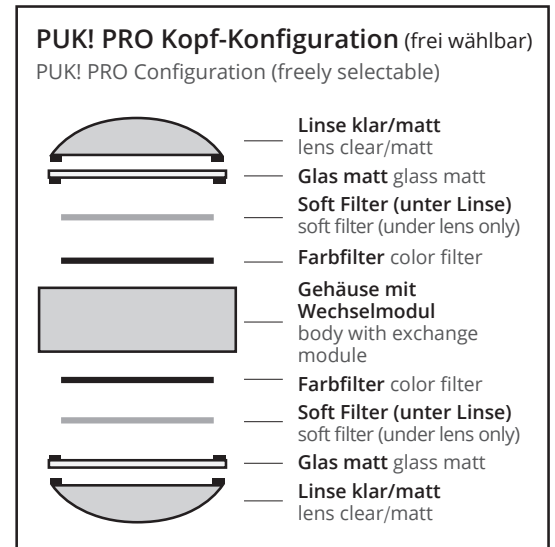

Optiken 120 ø

Art. Nr. item no.	Einsatz insert	Beschreibung description
2-3136 2-3136s 2-3137	Linse, lens (Borosilikat) Linse, lens (Borosilikat) Glas, glass (Borosilikat)	klar, clear matt, matt beidseitig mattiert, passt nicht unter Linse frosted on both sides, doesn't fit under lens
2-3145	Soft Filter, soft filter (Borosilikat)	für softe Lichtverteilung unter der Linse for a soft light distribution under the lens
2-3138 2-3139 2-3140 2-3143 2-3144	Farbfilter nur unter Glas oder Linse (Borosilikat) color filter only under glass or lens (borosilikat)	rot, red magenta, magenta gelb, yellow blau, blue grün, green
2-3150 2-3150-3 2-3150-4 2-3152	Wechselmodule Exchange modules	2.700K HV 10W 220V, CRI90 3.000K HV 10W 220V, CRI90 4.000K HV 10W 220V, CRI90 Dimm to warm LED, 12W, CRI90, 1.800-2.700K, 360-1.085lm
2-3151 2-3151-3 2-3151-4 2-3153	Wechselmodule für Nieder- volt, Trafo erforderlich Exchange modules for low voltage, transformer required	2.700K LV } RA CRI 98, 3.000K LV } LM 90 50.000hrs 4.000K LV } 2-step Dim to warm 2.000 - 2.900k, CRI90

Linsen, Gläser und Farbfilter frei kombinierbar.
Lenses, glasses and color filter freely selectable.

Dichroische Farbfilter aus hochwertigem Borosilikat-Glas. Anwendung unter Glas oder Linse.
Dichroic color filters made of high-quality borosilicate glass. Application under glass or lens.

Textilkabel* für Pendel (außer PUK! PRO Motion)
Textile cable* for pendula (except PUK! PRO Motion):

Art. Nr. item no.	Farbe color
+Art-Nr. 7-980	transparent
+Art-Nr. 7-987	white
+Art-Nr. 7-982	orange
+Art-Nr. 7-983	red
+Art-Nr. 7-988	anthracite
+Art-Nr. 7-986	black (Standard)
+Art-Nr. 5-07951	Kabelverlängerung pro 1 m cable extension each 1 m

*Stehleuchten auf Anfrage. Floor lamps on request.