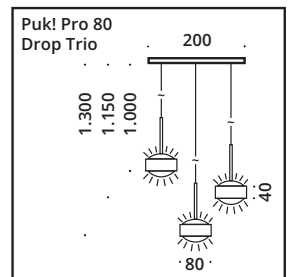

Für eine matte, obere Linse (fest) -M hinter die Art.-Nr. hängen.
For a frosted upper lens (fixed) attach -M behind the item-no.

Ohne Zubehör: Bestell-Artikelnr. für Linse, Glas, Farbfilter auf der Einklapp-Seite!
Without accessories: Order item-no. for lens, glass, color filter are on fold-in page!