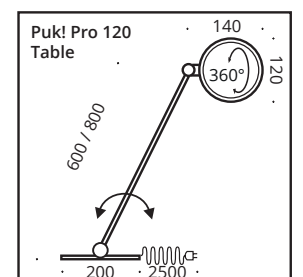

Ohne Zubehör: Bestell-Artikelnr. für Linse, Glas, Farbfilter auf der Einklapp-Seite!
Without accessories: Order item-no. for lens, glass, color filter are on fold-in page!