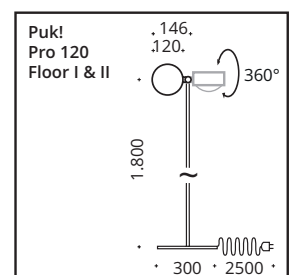

Floor I & II 120 Ø NIEDERVOLT LED/LV 2.700K, 98CRI ▶ F

Floor I Art.Nr./item no. 2x10W, ~2.200lm	Köpfe heads	Floor II Art.Nr./item no. 4x10W, ~4.400lm	Köpfe heads	Arm H arm h in mm	Kopf/Fuß 300mm head/base 300mm	Stange Rod
120-440311	1	120-441311	2	1.800	chrome matt	chrome matt
120-440312	1	120-441312	2	1.800	chrome	chrome
120-440313	1	120-441313	2	1.800	nickel matt	nickel matt
120-4403122	1	120-4413122	2	1.800	white matt	chrome
120-4403102	1	120-4413102	2	1.800	black matt	chrome
120-440312-WE	1	120-441312-WE	2	1.800	white matt	white matt
120-440312-BE	1	120-441312-BE	2	1.800	black matt	black matt
120-4403123	1	120-4413123	2	1.800	anthracite matt	chrome
120-4403128	1	120-4413128	2	1.800	champagne matt	nickel matt
120-4403124	1	120-4413124	2	1.800	brushed brass/black matt	black matt
120-4403125	1	120-4413125	2	1.800	brushed copper/black matt	black matt
120-4403126	1	120-4413126	2	1.800	black wood/black matt	black matt