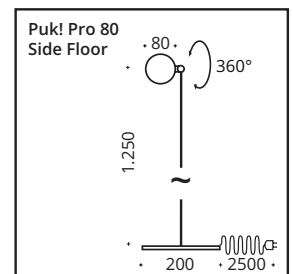

hinter Art.-Nr./ behind item no.	
Dimm to warm (2.000-2.800k)	-DW
3.000k	-K1
4.000k	-K2