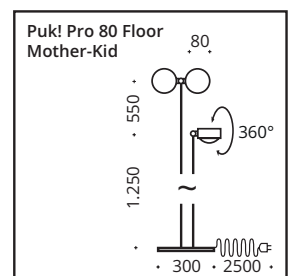

hinter Art.-Nr./ behind item no.	
Dimm to warm (2.000-2.800k)	-DW
3.000k	-K1
4.000k	-K2