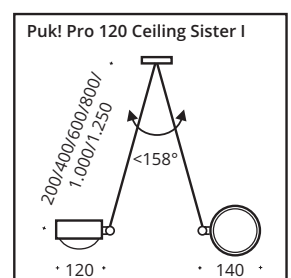

PUK! PRO CEILING SISTER I 120 Ø

Doppelarmige LED-Deckenleuchte mit einem drehbaren Kopf an jedem der schwenkbaren Arme. Sie ist in verschiedenen Armlängen erhältlich. Die LED-Platine ist austauschbar und Linsen und Gläser (Borosilikat) können kinderleicht mit einem Dreh gewechselt werden. PVD Oberflächen machen den Korpus extrem robust.

Dual-arm LED ceiling light with one swivelling head on each of the two swivelling arms. It is available in different arm lengths. The LED board is replaceable and the lenses and glass (borosilicate) can be easily changed with a twist. PVD surfaces make the body extremely robust.

CEILING SISTER I 120 Ø HOCHVOLT LED/HV 4x10W, ~3.200lm, 2.700K, 90CRI F