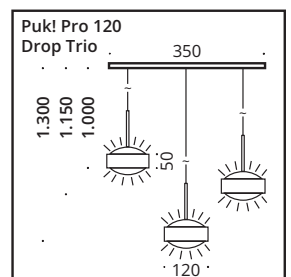

Für eine matte, obere Linse (fest) -M hinter die Art.-Nr. hängen.
For a frosted upper lens (fixed) attach -M behind the item-no.

Ohne Zubehör: Bestell-Artikelnr. für Linse, Glas, Farbfilter auf der Einklapp-Seite!
Without accessories: Order item-no. for lens, glass, color filter are on fold-in page!