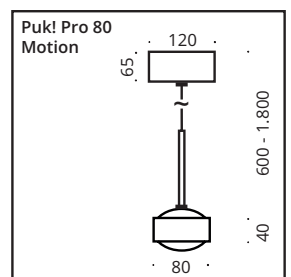

Ohne Zubehör: Bestell-Artikelnr. für Linse, Glas, Farbfilter auf der Einklapp-Seite!
Without accessories: Order item-no. for lens, glass, color filter are on fold-in page!