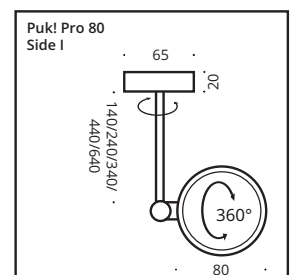

Anfertigung auf Maß möglich.
Customised production possible.

- ① Für eine Fit In (Einbau) Variante hängen Sie bitte -ED hinter die Art.-Nummer.
- ① For Fit In version, please add -ED behind the article number.

Ohne Zubehör: Bestell-Artikelnr. für Linse, Glas, Farbfilter auf der Einklapp-Seite!
Without accessories: Order item-no. for lens, glass, color filter are on fold-in page!