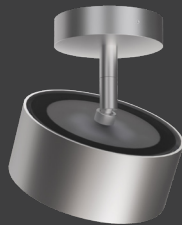

PUK! PRO TURN
UP- & DOWNLIGHT 25
DOWNLIGHT 25