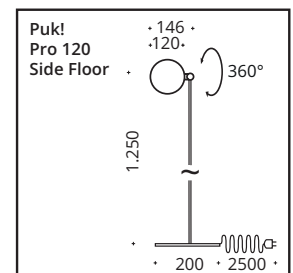

Ohne Zubehör: Bestell-Artikelnr. für Linse, Glas, Farbfilter auf der Einklapp-Seite!
Without accessories: Order item-no. for lens, glass, color filter are on fold-in page!