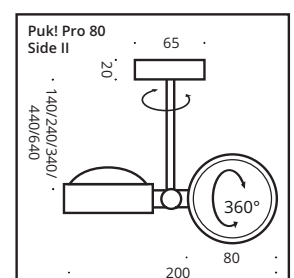

PUK! PRO SIDE II 80 Ø

Diese dekorative LED-Deckenleuchte hat zwei drehbare Köpfe und ist in verschiedenen Armlängen erhältlich. Die LED-Platine ist austauschbar und Linsen und Gläser (Borosilikat) können kinderleicht mit einem Dreh gewechselt werden. PVD Oberflächen machen den Korpus extrem robust.

This decorative LED ceiling light has two swivelling heads and is available in different arm lengths. The LED board is replaceable and the lenses and glass (borosilicate) can be easily changed with a twist. PVD surfaces make the body extremely robust.

- 1 Fit In Abdeckung (Ø 80mm) für Standard 68mm Einbaudose, T 66mm. (Lochabstand 60mm)
- 1 Fit In Cover (Ø 80mm) for standard 68mm pattress/flush mounted box, d 66mm. (hole spacing 60mm)

Side II 80 Ø HOCHVOLT LED/HV 4x8W, ~2.660lm, 2.700K, 90CRI ▶