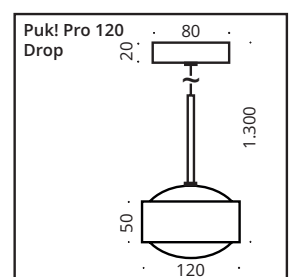

Für eine matte, obere Linse (fest) -M hinter die Art.-Nr. hängen.
For a frosted upper lens (fixed) attach -M behind the item-no.

- ❶ Für eine Fit In (Einbau) Variante hängen Sie bitte -ED hinter die Art.-Nummer.
- ❷ For Fit In version, please add -ED behind the article number.

Ohne Zubehör: Bestell-Artikelnr. für Linse, Glas, Farbfilter auf der Einklapp-Seite!
Without accessories: Order item-no. for lens, glass, color filter are on fold-in page!