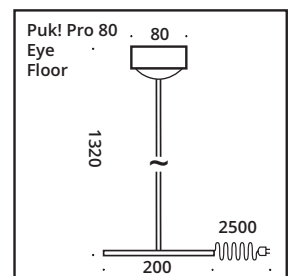

hinter Art.-Nr./ behind item no.	
Dimm to warm (2.000-2.800k)	-DW
3.000k	-K1
4.000k	-K2