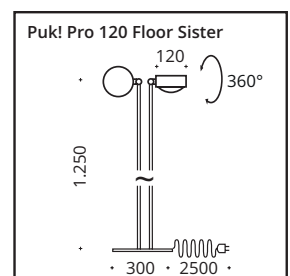

Ohne Zubehör: Bestell-Artikelnr. für Linse, Glas, Farbfilter auf der Einklapp-Seite!
Without accessories: Order item-no. for lens, glass, color filter are on fold-in page!