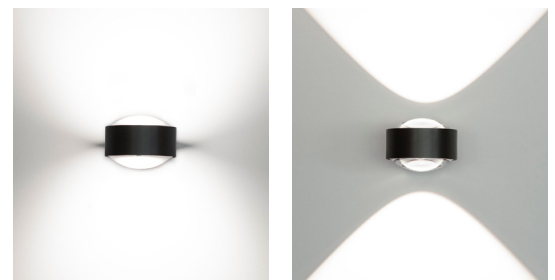

Optiken 120 ø

Art. Nr. item no.	Einsatz insert	Beschreibung description
2-3136 2-3136s 2-3137	Linse, lens (Borosilikat) Linse, lens (Borosilikat) Glas, glass (Borosilikat)	klar, clear matt, matt beidseitig mattiert, passt nicht unter Linse frosted on both sides, doesn't fit under lens
2-3145	Soft Filter, soft filter (Borosilikat)	für softe Lichtverteilung unter der Linse for a soft light distribution under the lens
2-3138 2-3139 2-3140 2-3143 2-3144	Farbfilter nur unter Glas oder Linse (Borosilikat) color filter only under glass or lens (borosilikat)	rot, red magenta, magenta gelb, yellow blau, blue grün, green
2-3150 2-3150-3 2-3150-4 2-3152	Wechselmodule Exchange modules	2.700K HV 10W 220V, CRI90 3.000K HV 10W 220V, CRI90 4.000K HV 10W 220V, CRI90 Dimm to warm LED, 12W, CRI90, 1.800-2.700K, 360-1.085lm
2-3151 2-3151-3 2-3151-4 2-3153	Wechselmodule für Nieder- volt, Trafo erforderlich Exchange modules for low voltage, transformer required	2.700K LV } RA CRI 98, 3.000K LV } LM 90 50.000hrs 4.000K LV } 2-step Dim to warm 2.000 - 2.900k, CRI90

Linsen, Gläser und Farbfilter frei kombinierbar.
Lenses, glasses and color filter freely selectable.

Dichroische Farbfilter aus hochwertigem Borosilikat-Glas. Anwendung unter Glas oder Linse.
Dichroic color filters made of high-quality borosilicate glass. Application under glass or lens.

Textilkabel* für Pendel (außer PUK! PRO Motion)
Textile cable* for pendula (except PUK! PRO Motion):

Art. Nr. item no.	Farbe color
+Art-Nr. 7-980	transparent
+Art-Nr. 7-987	white
+Art-Nr. 7-982	orange
+Art-Nr. 7-983	red
+Art-Nr. 7-988	anthracite
+Art-Nr. 7-986	black (Standard)
+Art-Nr. 5-07951	Kabelverlängerung pro 1 m cable extension each 1 m

*Stehleuchten auf Anfrage. Floor lamps on request.