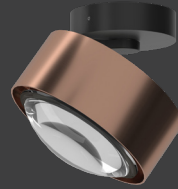

PUK! PRO MOVE 27