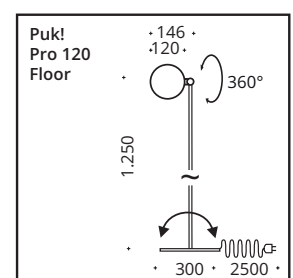

Ohne Zubehör: Bestell-Artikelnr. für Linse, Glas, Farbfilter auf der Einklapp-Seite!
Without accessories: Order item-no. for lens, glass, color filter are on fold-in page!