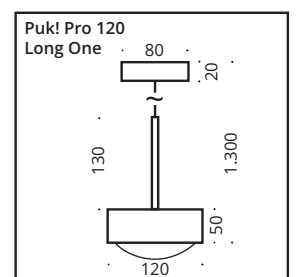

- 1 Für eine Fit In (Einbau) Variante hängen Sie bitte -ED hinter die Art.-Nummer.
- 1 For Fit In version, please add -ED behind the article number.

Ohne Zubehör: Bestell-Artikelnr. für Linse, Glas, Farbfilter auf der Einklapp-Seite!

Without accessories: Order item-no. for lens, glass, color filter are on fold-in page!