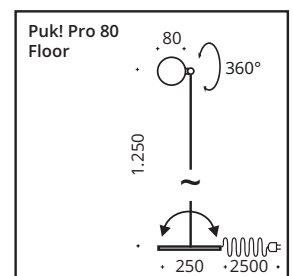

hinter Art.-Nr./ behind item no.	
Dimm to warm (2.000-2.800k)	-DW
3.000k	-K1
4.000k	-K2