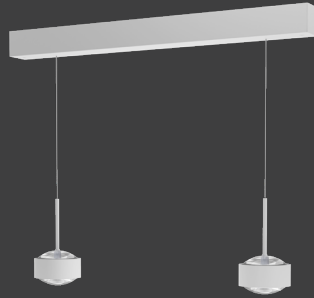

PUK! PRO PENDULA

PUK! PRO MOTION II 59