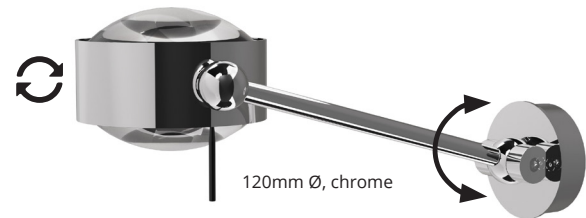

Protection class I: Lamps with earth conductor connection.

IP (Ingress Protection), Schutzart-Klassifizierung IP20 = Geschützt gegen das Eindringen von festen Fremdkörpern > 12 mm.

IP (Ingress Protection), Protection classification IP20 = Protected against ingress by solid foreign objects > 12 mm

This modern-state-of-the-art LED wall light, with a head diameter of 80 or 120mm, can be rotated up to 360°. The LED board is replaceable and the lenses and glass (borosilicate) can be easily changed with a twist. PVD surfaces make the body extremely robust.

Hand Dimmer mit Zuleitung und Stecker (1,5m) -D hinter die Art.-Nr. hängen.
Hand dimmer with supply cable and plug (1.5m) -D behind the item-no.

Ohne Zubehör: Bestell-Artikelnr. für Linse, Glas, Farbfilter auf der Einklapp-Seite!
Without accessories: Order item-no. for lens, glass, color filter are on fold-in page!

This decorative LED wall light has a swivelling head and a swivelling arm. It is available in different arm lengths. The LED board is replaceable and the lenses and glass (borosilicate) can be easily changed with a twist. PVD surfaces make the body extremely robust.